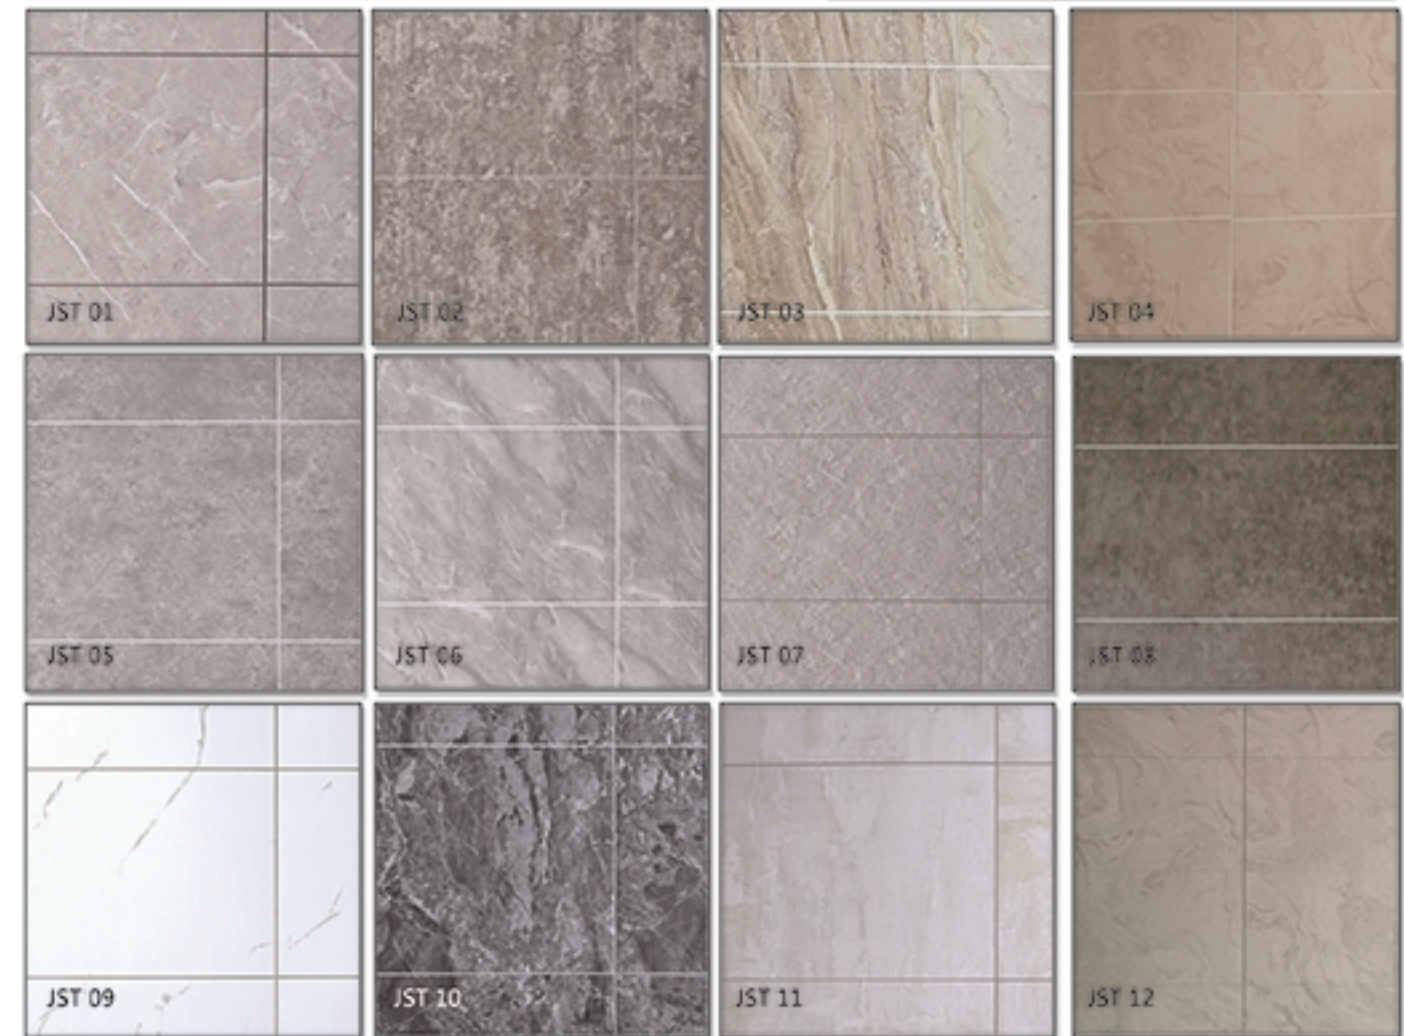

Liaoning Jushang New Materials Co., Ltd.
www.pvcpanelchina.com

1000X10,1200X10 PVC Shower Panel & Wall Panel

Tongue and groove type, easy to maintain , easy to install,100% waterproof

Panel size: 1000mm/1200mm width *10mm thickness * 2400mm length (Or length as requirement)

PVC Wall Panel 60cm Width Tile-look Series

Light weight, tile look without grout line, easy to install, and natural surface same as ceramic tile

Panel Size: 600mm Width x 10mm Thickness x 2.7m Length Or length as requirement

PVC Wall Panel 25 cm Width Tile-look Series

Light weight, fast install, tile look without grout line, natural surface same as ceramic tile

Panel size : 250mm width x 8mm thickness x 2.7m height

PVC Ceiling Panel

Light weight and waterproof, economical and aesthetically pleasing

SIZE : 250*5 ,250*7,250*7.5,250*8, 250*10 or customized

PVC Wall Panel

300*7.5mm , 400*7mm , 500*7mm , 600*10mm Printing , Transfer , Lamination