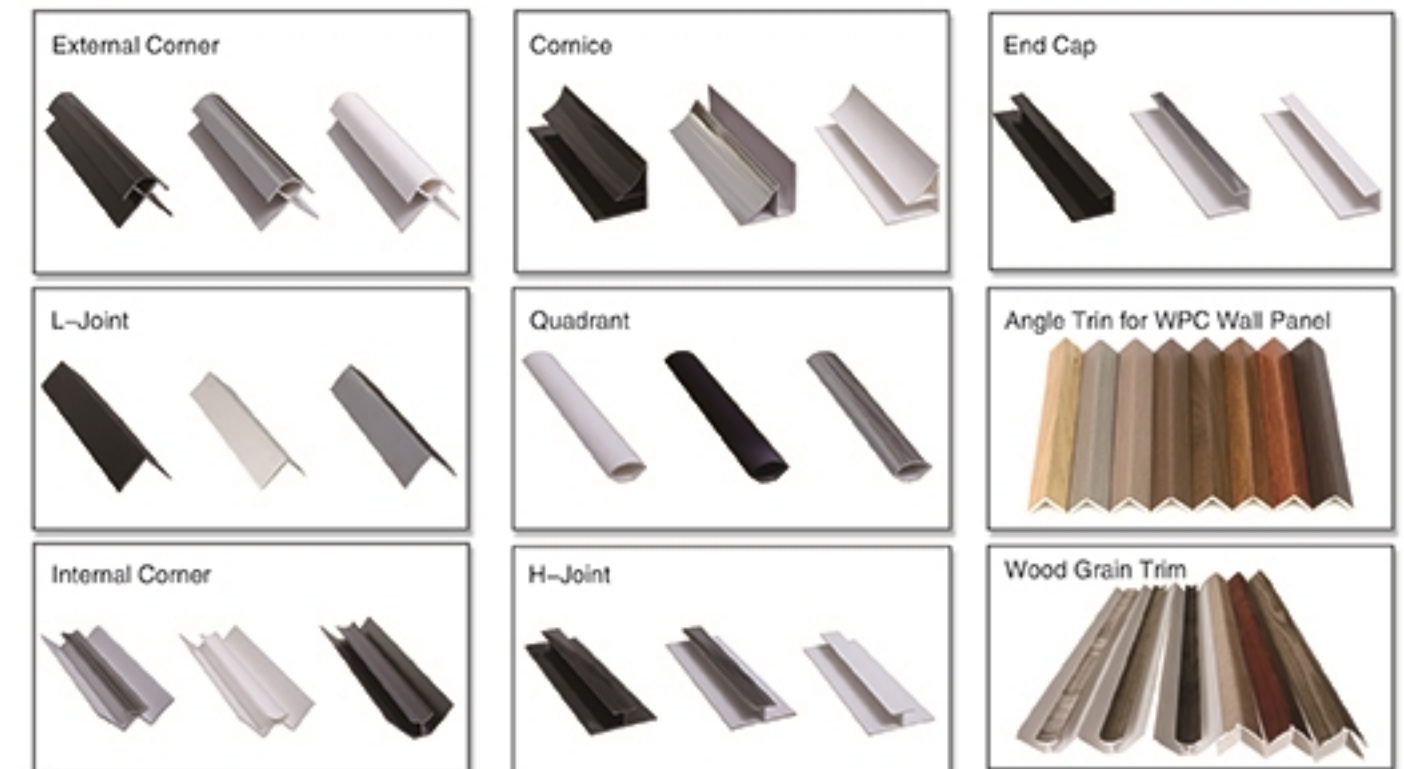

Accessories

PVC Trims Series

Affordability, Versatility, Water-resistance, Fire-retardant and Durability.

Size : 10/8/5mm Color: White/Grey/Black/Chrome/wood grain or Customized

PVC Decor Profile

Extrusion Workshop