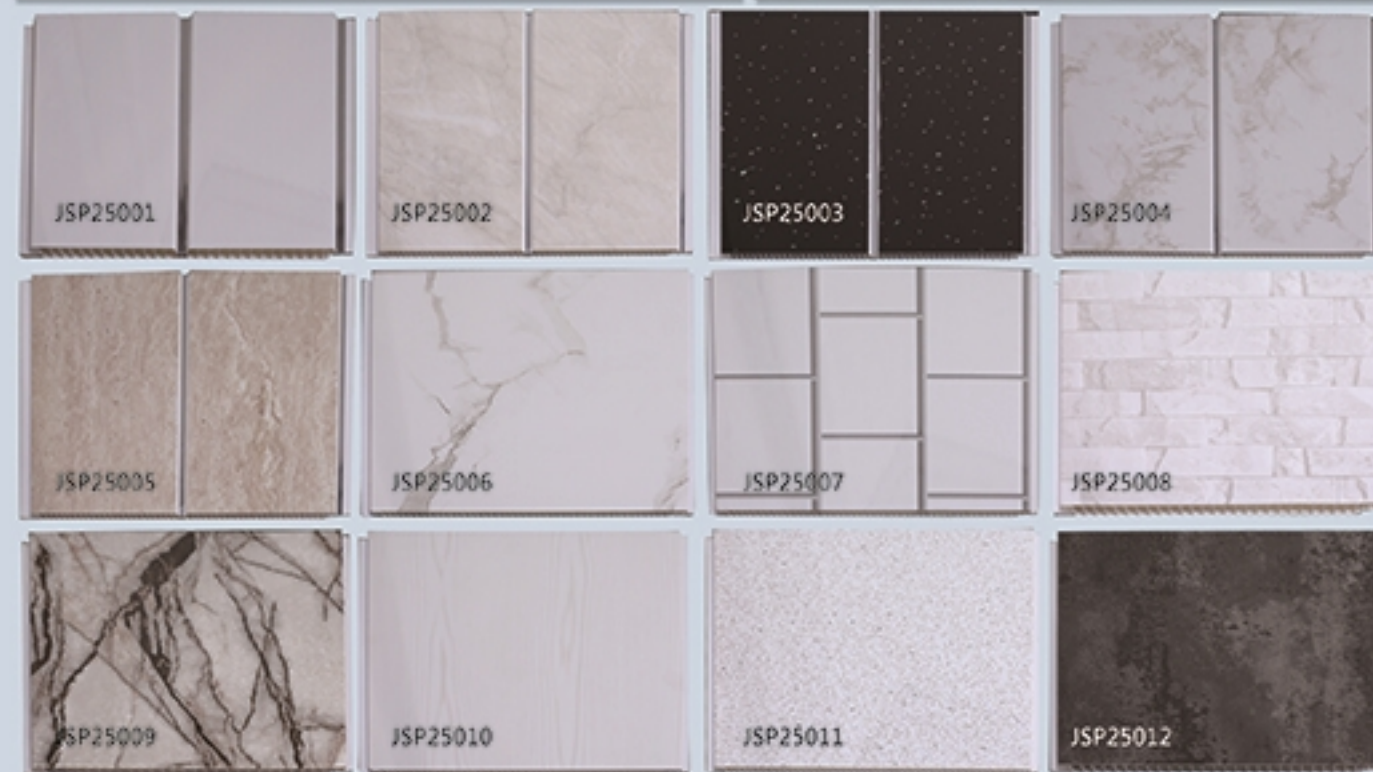

PVC Wall Panel 25 cm Width Tile-look Series

Light weight, fast install, tile look without grout line, natural surface same as ceramic tile

Panel size : 250mm width x 8mm thickness x 2.7m height

PVC Ceiling Panel

Light weight and waterproof, economical and aesthetically pleasing

SIZE : 250*5 ,250*7,250*7.5,250*8, 250*10 or customized

PVC Wall Panel

300*7.5mm , 400*7mm , 500*7mm , 600*10mm Printing , Transfer , Lamination