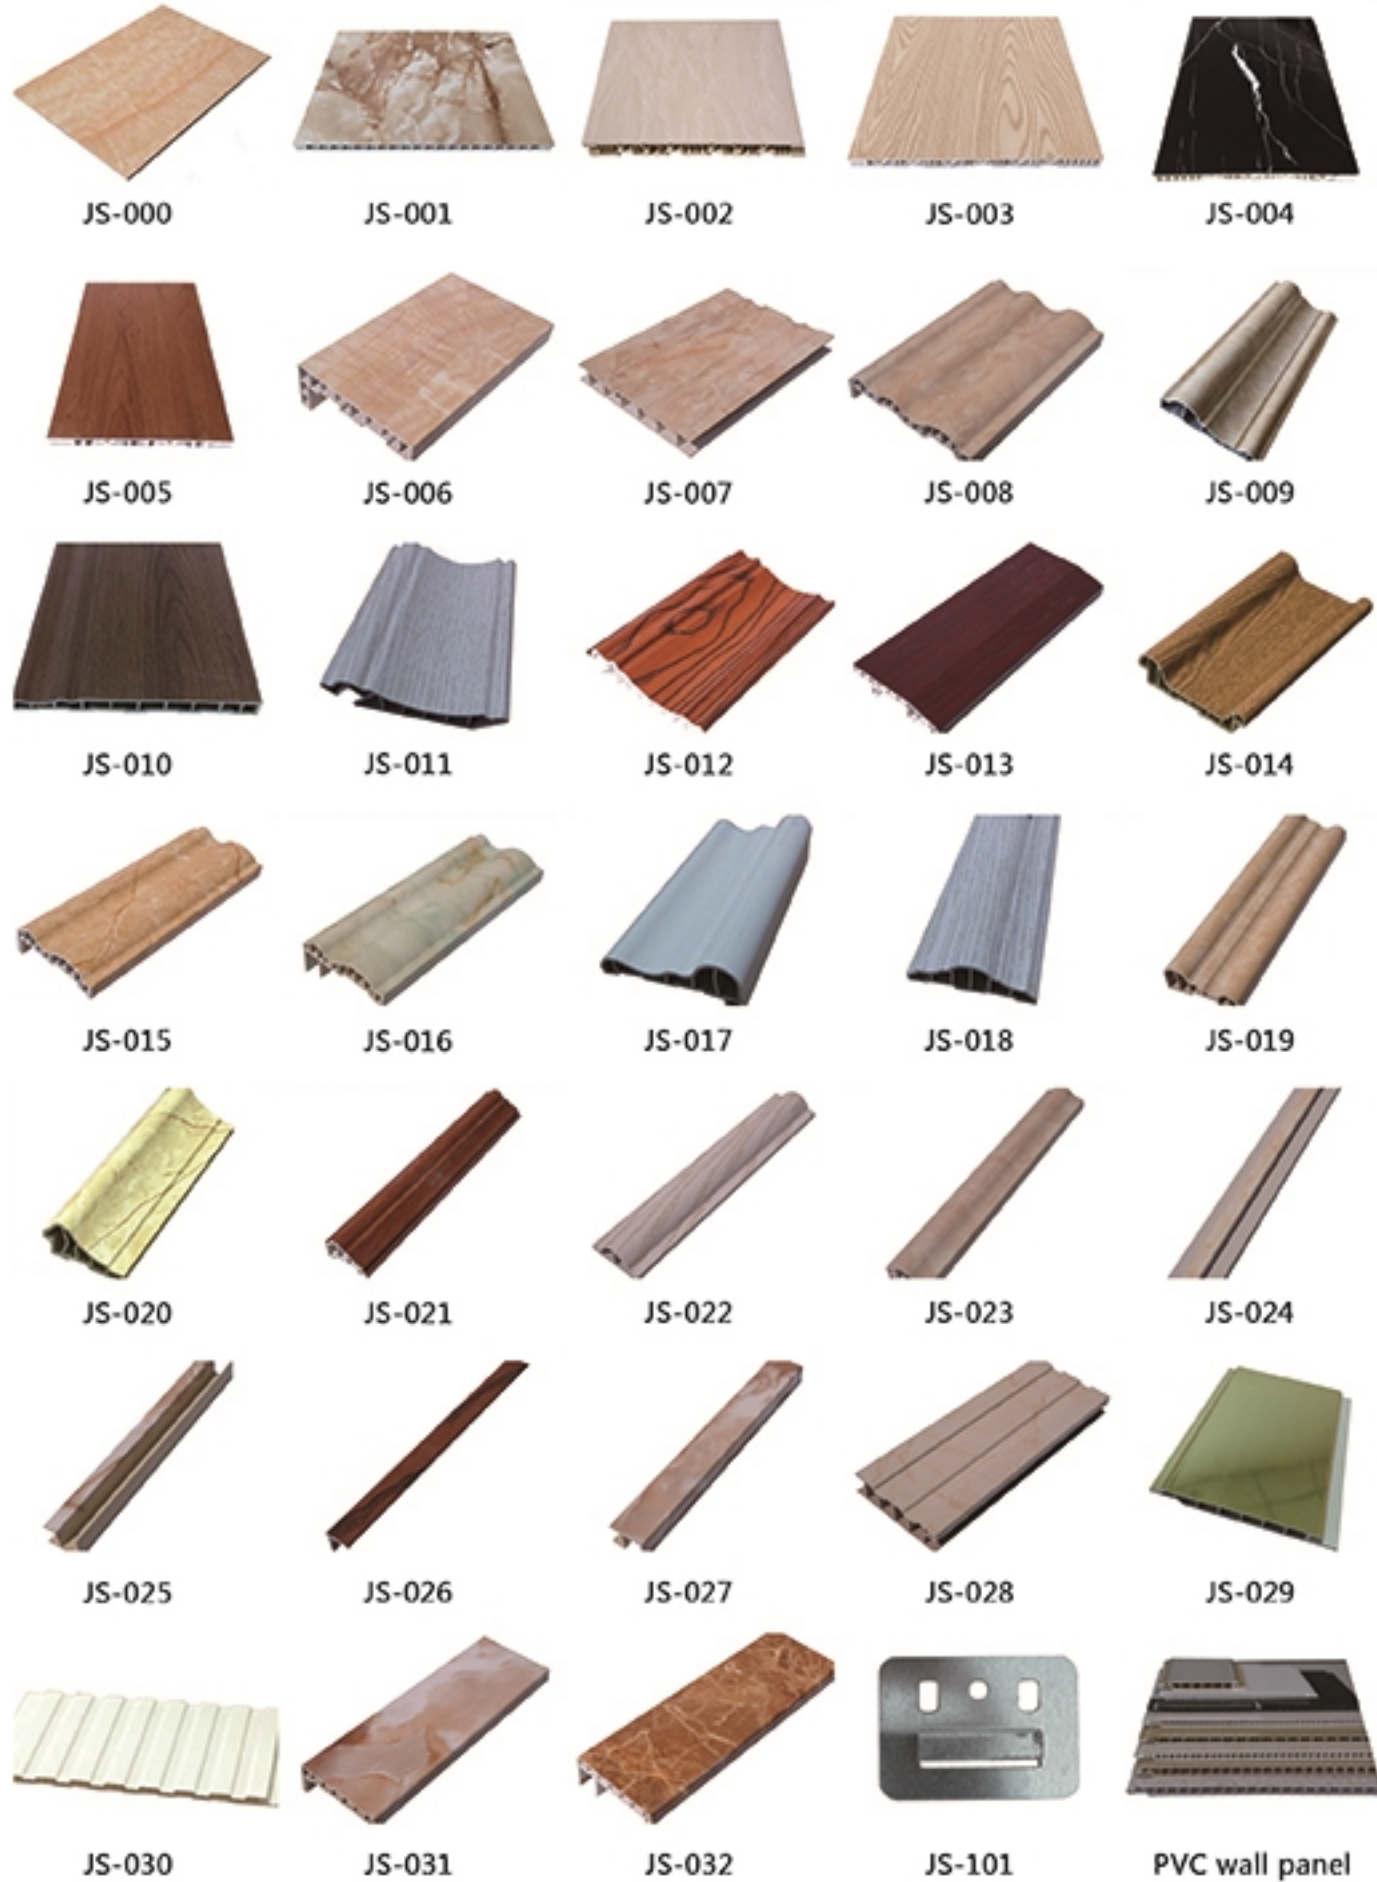

Accessories

PVC Trims Series

Affordability, Versatility, Water-resistance, Fire-retardant and Durability.

Size : 10/8/5mm Color: White/Grey/Black/Chrome/wood grain or Customized

PVC Decor Profile

Extrusion Workshop